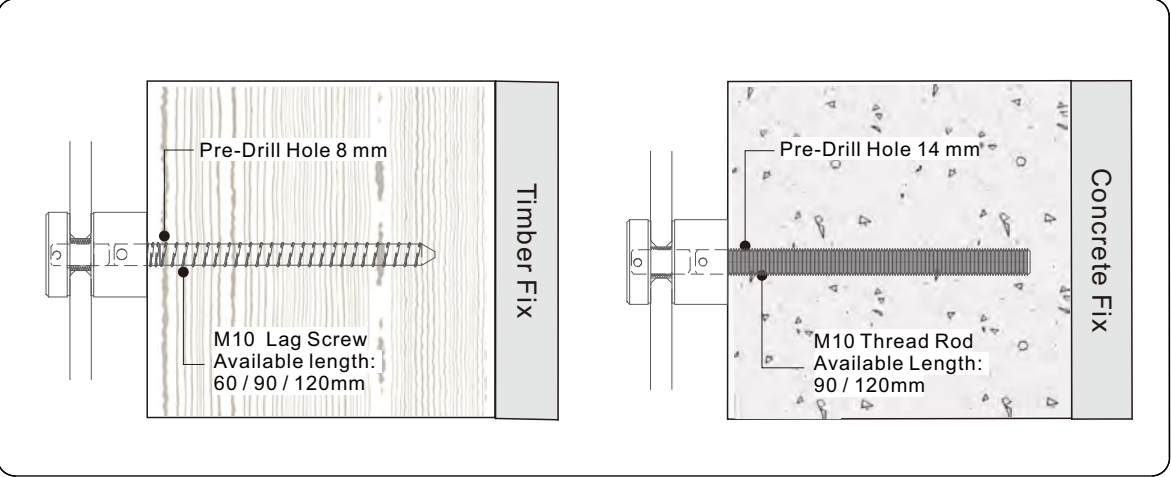

Drawing ID  
SOF-32 Series

Diameter	Spacer	Available Finished	
		Polish S.S	Satin S.S
Ø32	10mm	●	●
Ø32	20mm	●	●
Ø32	30mm	●	●
Ø32	40mm	●	●
Ø32	50mm	●	●

Glass Preparation

Instructions

MATERIAL:  
316L Stainless Steel

CATALOGUE AND DESCRIPTION:  
 > Glass Fixing Systems  
 > Standoff Series  
 > Ø 32mm Range

NOTES:  
 This drawing and or specification is the property of Silver Stone Hardware Pty Ltd - and must be returned to them on request. Unauthorised use may result in Legal Action. Its contents must not be made public, nor copied, nor used directly or indirectly in any way.